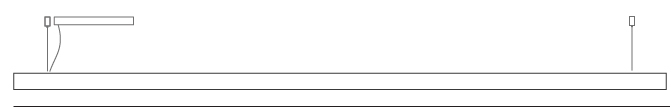

PROJECT
TYPE
SPECIFIER
QUANTITY
DATE

LED60 SUSPENSION

D71017- -

base number   Color   Finish
Temperature   Options

1. To build a product code in our configurator select the specify button on the base model # product page
2. To build a manual product code on this datasheet choose from the options listed below in blue font and add the suffix to the base model #

GENERAL

Series: Woodlin
Subseries: LED60
Brand: Tunto
Division: Design
Mounting Type: Suspension
Mounting Location: Ceiling
Subcategory: Pendant

PHYSICAL

Shape: Rectangle
Length (mm): 1300
Length (in): 51 ³/₁₆
Width (mm): 60
Width (in): 2 ³/₈
Height (mm): 60
Height (in): 2 ³/₈
Max. Overall Height (mm): 2060
Max. Overall Height (in): 81 ¹/₈
Light Distribution: Direct
Diffuser: Opal
Fixture Finish: [WAL / ASH / OAK / BLK / WHI](#)
Fixture Material: Wood
Cable Details: 2000mm / 78 3/4"

ELECTRICAL

Lamp Type: LED
Input Wattage (W): 55
Total Output Wattage (W): 50.8
Dimming: Tri-Mode (Non-Dimming and Phase Dimming (120Vac only) and 0-10V Dimming)
Driver Included: Yes
Driver Location: Integrated
Driver Type: Constant Current - Universal
Driver Class: Class 2
Input Voltage (V): 120 - 277
Constant Current (MA): 700

LED

Color Temperature (°K): [2700 / 3000 / 4000](#)
Max. Delivered Lumen (lm): 4380
CRI: >93 CRI
Lamp Life (hrs): 50000

OPTICAL

RATINGS AND CERTIFICATIONS

Certified By: Certified for North American Standards
IP rating: IP20

1300mm 51 ³/₁₆"

60mm 2 ³/₈"

Direct